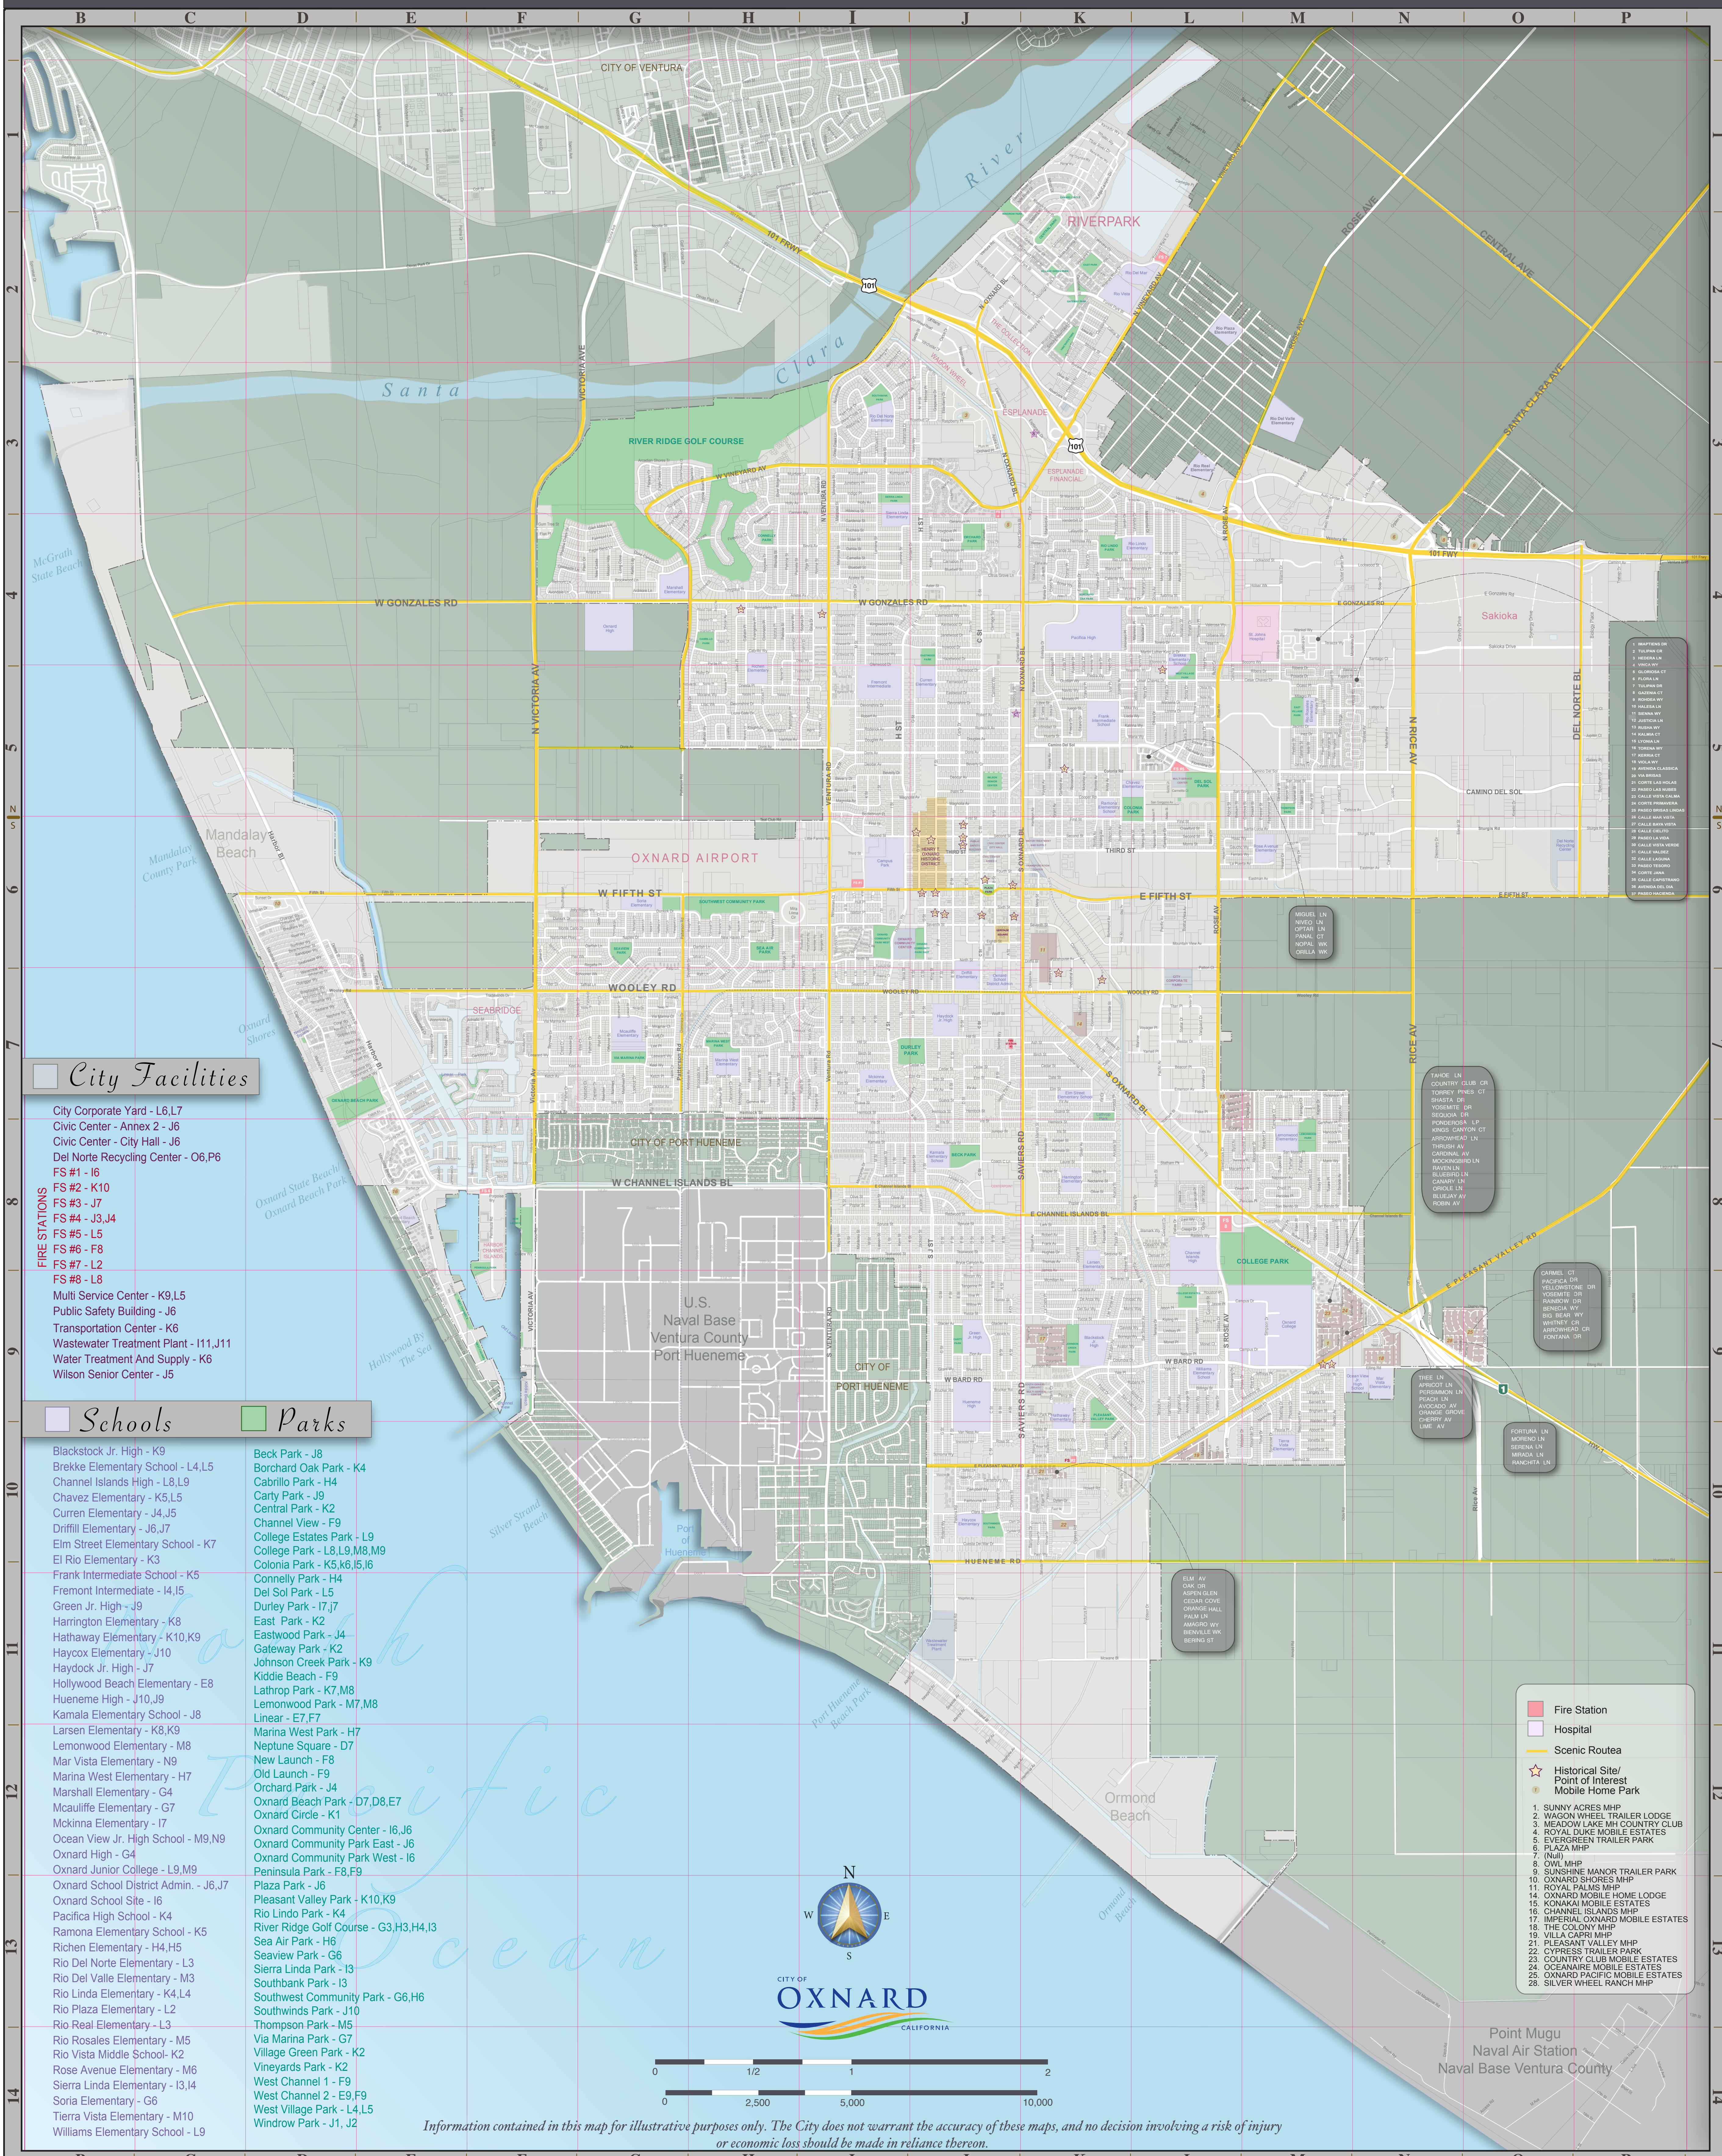

CITY OF OXNARD STREET MAP

City Facilities

- City Corporate Yard - L6,L7
- Civic Center - Annex 2 - J6
- Civic Center - City Hall - J6
- Del Norte Recycling Center - O6,P6
- FS #1 - I6
- FS #2 - K10
- FS #3 - J7
- FS #4 - J3,J4
- FS #5 - L5
- FS #6 - F8
- FS #7 - L2
- FS #8 - L8
- Multi Service Center - K9,L5
- Public Safety Building - J6
- Transportation Center - K6
- Wastewater Treatment Plant - I11,J11
- Water Treatment And Supply - K6
- Wilson Senior Center - J5

- Fire Station
 - Hospital
 - Scenic Route
 - Historical Site/ Point of Interest
 - Mobile Home Park
- SUNNY ACRES MHP
 - WAGON WHEEL TRAILER LODGE
 - MEADOW LAKE MH COUNTRY CLUB
 - ROYAL DUKE MOBILE ESTATES
 - EVERGREEN TRAILER PARK
 - PLAZA MHP
 - (Null)
 - OWL MHP
 - SUNSHINE MANOR TRAILER PARK
 - OXNARD SHORES MHP
 - ROYAL PALMS MHP
 - OXNARD MOBILE HOME LODGE
 - KONAKAI MOBILE ESTATES
 - CHANNEL ISLANDS MHP
 - IMPERIAL OXNARD MOBILE ESTATES
 - THE COLONY MHP
 - PLEASANT VALLEY MHP
 - CYPRESS TRAILER PARK
 - COUNTRY CLUB MOBILE ESTATES
 - OCEANAIRE MOBILE ESTATES
 - OXNARD PACIFIC MOBILE ESTATES
 - SILVER WHEEL RANCH MHP

Information contained in this map for illustrative purposes only. The City does not warrant the accuracy of these maps, and no decision involving a risk of injury or economic loss should be made in reliance thereon.