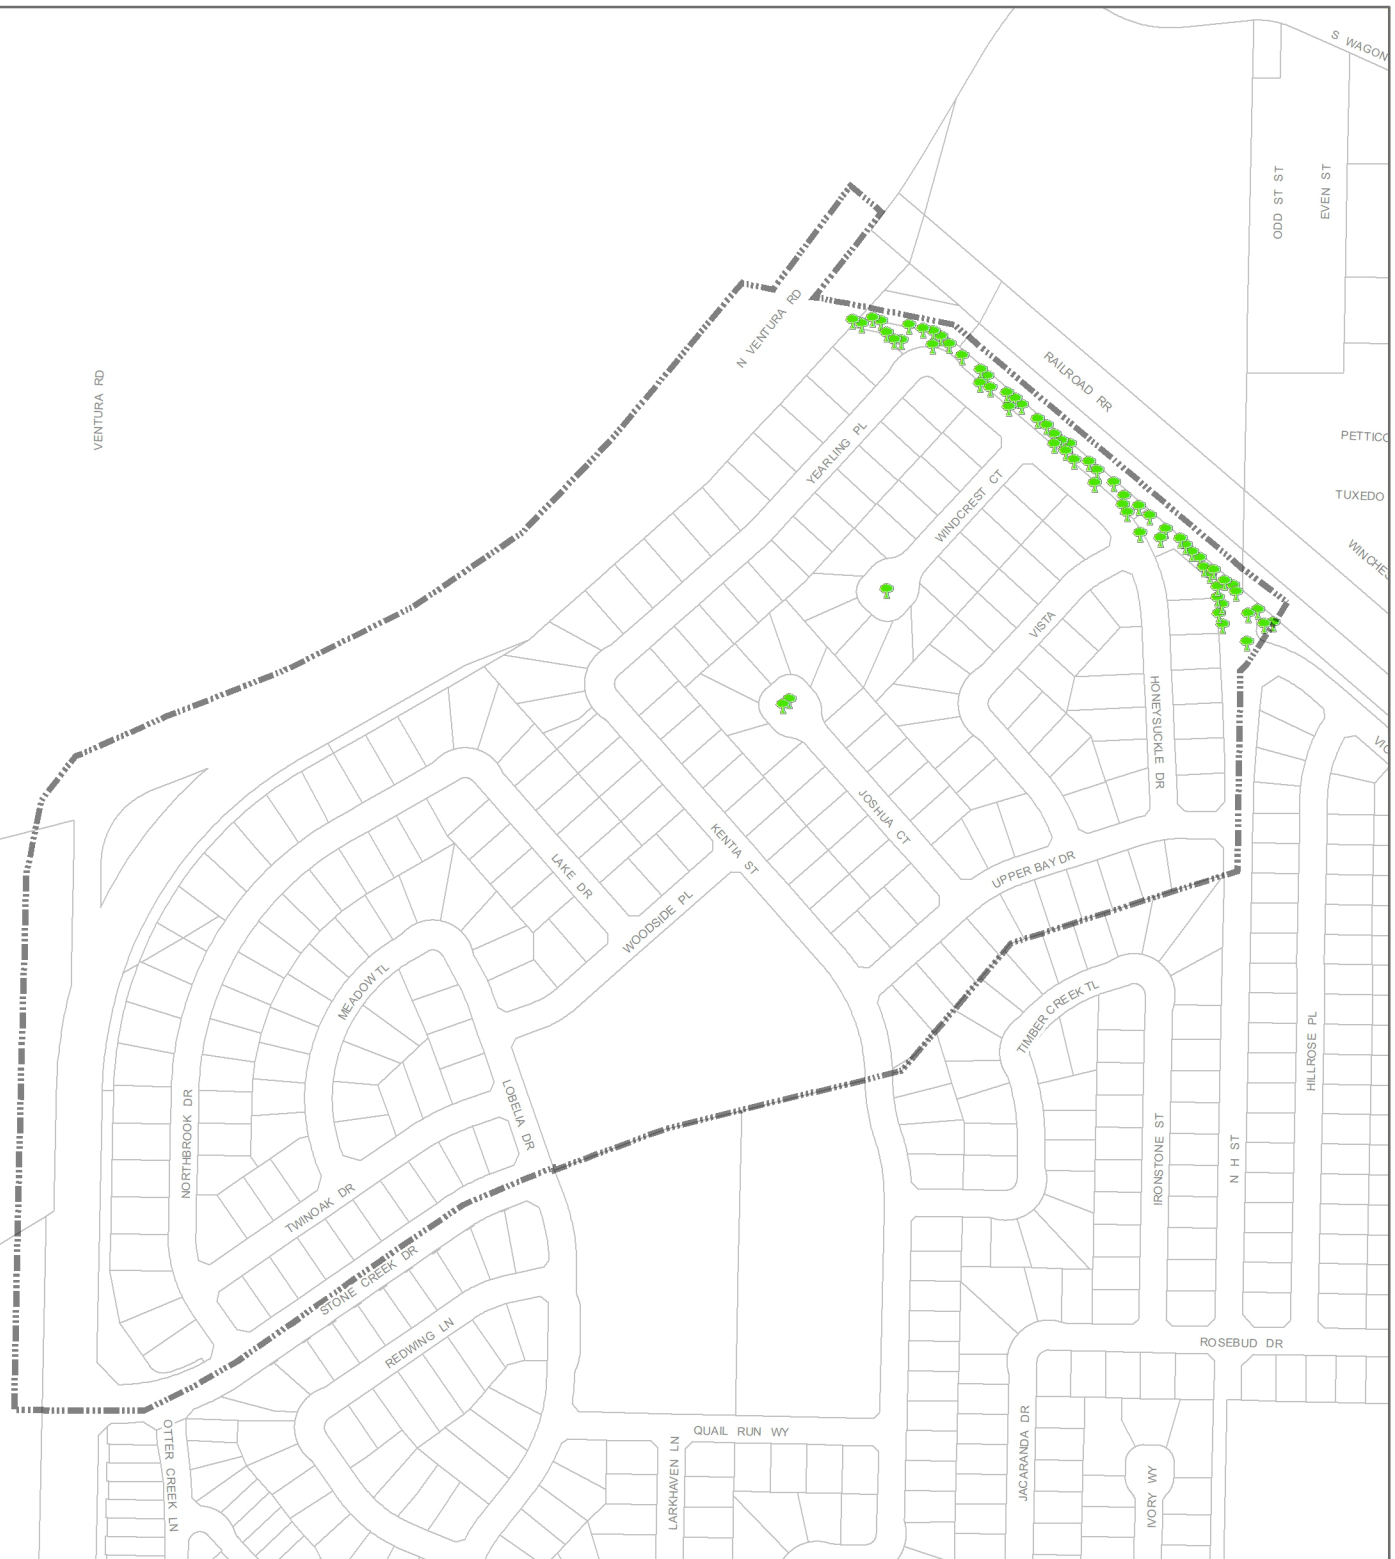

Authorized Improvements LMD No. 14 (California Cove)

 TREES

 CITY BOUNDARY